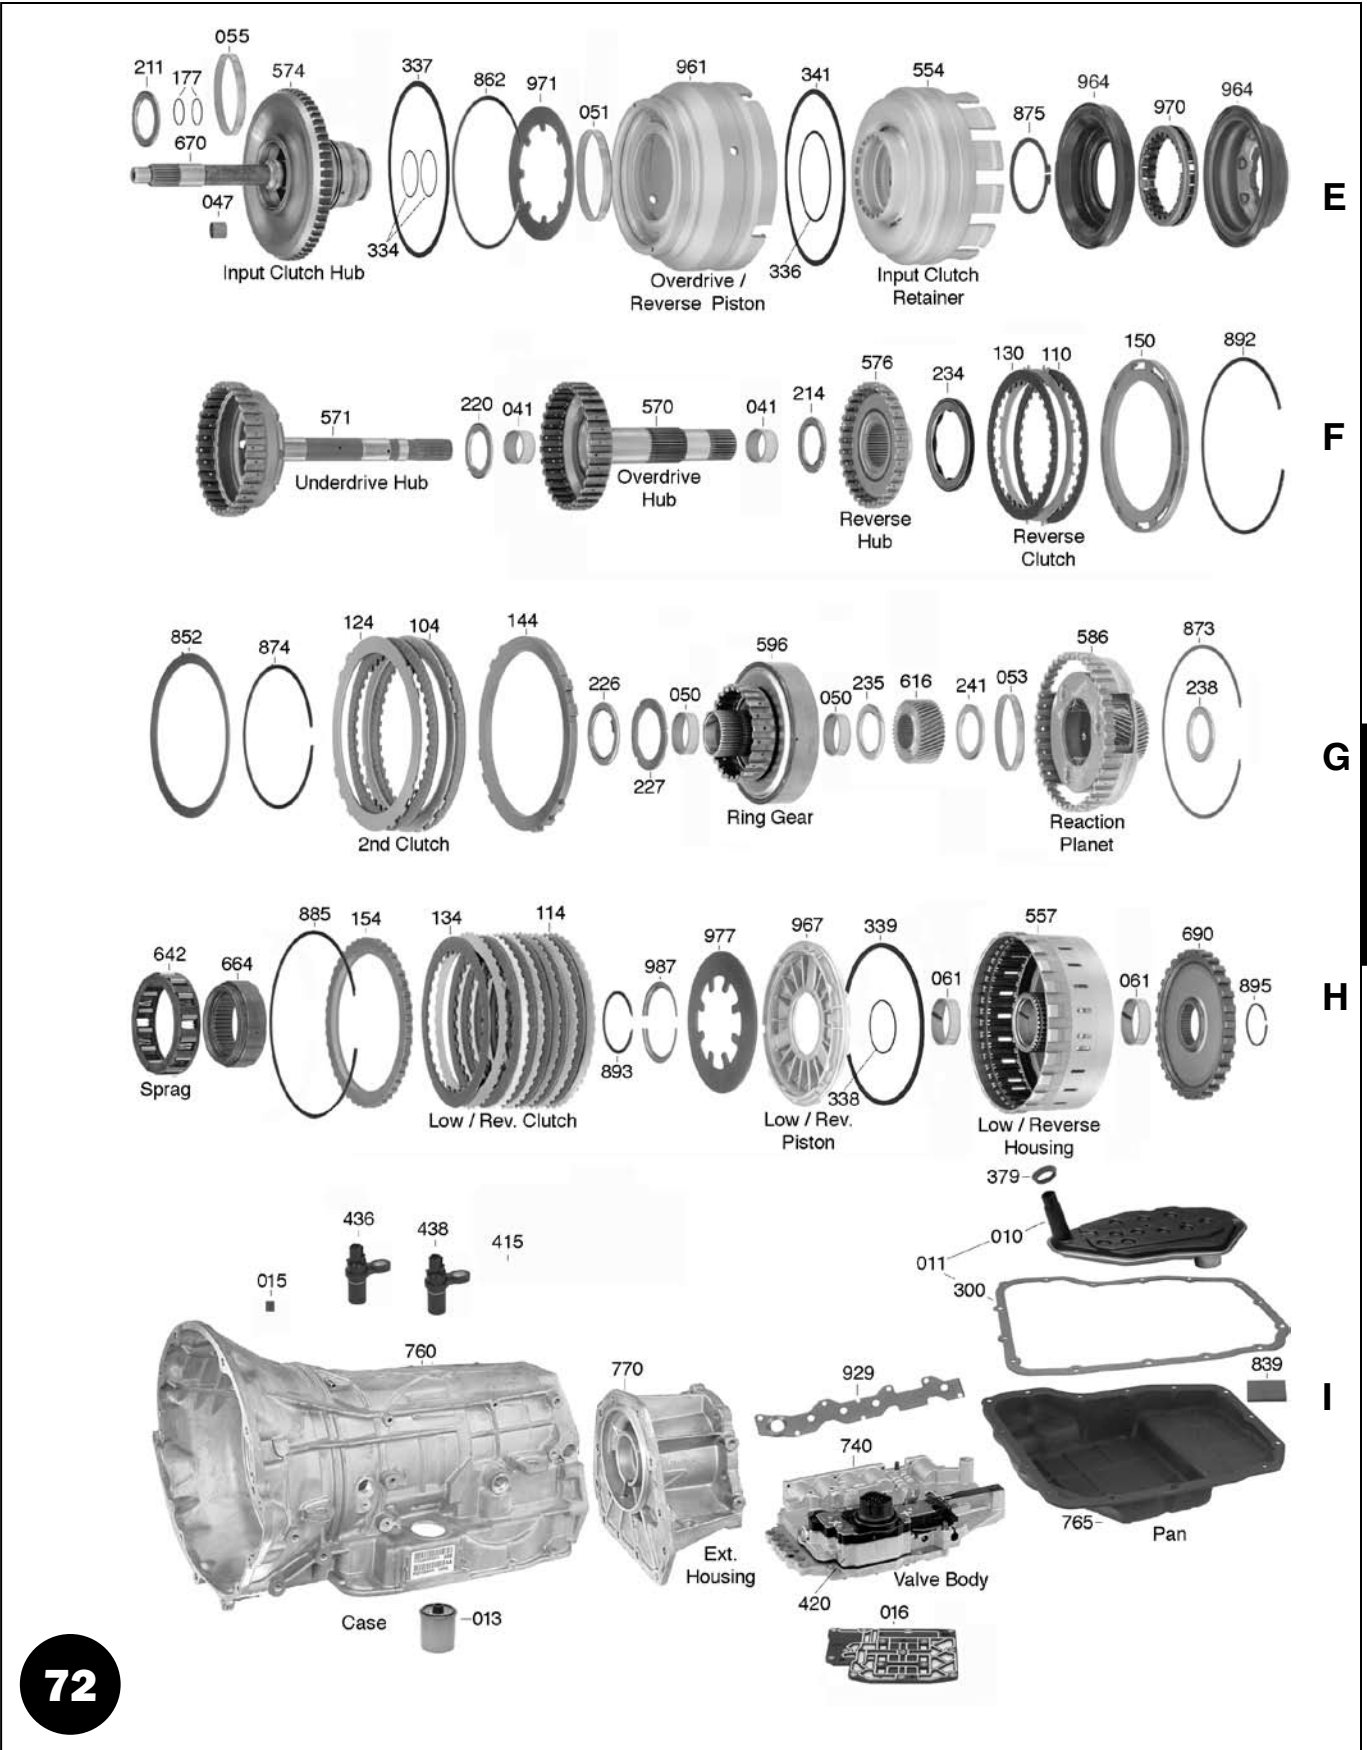

**45RFE - RWD/4WD
FULLY ELECTRONIC - 4 SPEED**

**5 SPEED 5-45RFE
5 SPEED 68RFE HD**

5-45RFE 5 SPEED 68RFE HD 5 SPEED

45RFE - RWD/4WD FULLY ELECTRONIC - 4 SPEED

72010A
2wd

72010B
4wd

Grand Cherokee 4.7L V8 - 45RFE	99-Up
Durango - 45RFE	00-Up
Jeep - 5-45RFE	04-Up
Ram 68RFE HD	07-Up

Cooler Return Filter
72013A

45RFE Case

ILL.	DESCRIPTION	QTY.	YEAR	PART NO.	REFERENCE NO.
DELUXE KITS (SUPER KITS)					
008D	45RFE, 5-45RFE w/ Pistons	1	99-Up	72008	K8700-R
008D	68RFE w/ Pistons.....	1	07-Up	72008C	N/A
COMPLIANCE KITS (CALIFORNIA KITS)					
007D	45RFE, 5-45RFE w/ Pistons	1	99-Up	72007	CK8700-R
007D	68RFE w/ Pistons.....	1	07-Up	72007C	N/A
MASTER OVERHAUL KITS (WITH STEELS)					
006D	45RFE, 5-45RFE w/ Pistons	1	99-Up	72006	K8700
006D	68RFE w/ Pistons.....	1	07-Up	72006C	N/A
LESS STEEL KITS					
004D	45RFE, 5-45RFE w/ Pistons	1	99-Up	72004	K8700-LS
004D	68RFE w/ Pistons.....	1	07-Up	72004C	N/A
OVERHAUL KITS (W/ RINGS & SEALS)					
002D	45RFE, 5-45RFE w/ Pistons	1	99-Up	72002	N/A
002D	45RFE, 5-45RFE w/o Pistons	1	99-Up	72002A	K87900
002D	68RFE.....	1	07-Up	72002C	N/A
FILTER KITS					
011I	Filter Kit, 2wd.....	1	99-Up	72011A	FK87700A
011I	Filter Kit, 4wd.....	1	99-Up	72011B	FK87700
FILTERS					
010	Filter, 2wd	1	99-Up	72010A	87700A
010I	Filter, 4wd	1	99-Up	72010B	87700
013I	Cooler Return, Spin on Type	1	99-Up	72013A	87702
016I	Solenoid Screen (Used w/ Black Connector Solenoid) (Exc 68RFE).....	1	99-03	72016	87713
016I	Solenoid Screen (Used w/ White Connector Solenoid) (All)	1	04-Up	72016A	87713B
BUSHINGS					
030D	Bushing Kit (Exc 68RFE)	1	99-Up	72030	K87901
036A	Reaction Support (Front) (Exc 68RFE).....	1	99-Up	72036	87002
037A	Reaction Support (Rear).....	1	99-Up	72037	87003
041F	Overdrive Shaft (Front)	1	99-Up	72041	87006
041F	Overdrive Shaft (Rear).....	1	99-Up	72041A	87007
047F	Input Shaft	1	99-Up	72047	87005
050G	Front Ring Gear	2	99-Up	72050	87008
053G	Reaction Carrier / Sun Gear	1	99-Up	72053	87009
055E	Input Clutch Hub	1	99-Up	72055	87004
058D	Output Shaft.....	1	99-Up	72058	87010
061H	Low/ Reverse Retainer (Front)	1	99-Up	72061	87011
061H	Low/ Reverse Retainer (Rear).....	1	99-Up	72061A	87012