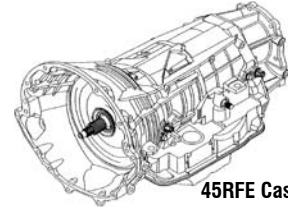

5-45RFE 5 SPEED 68RFE HD 5 SPEED

45RFE - RWD/4WD FULLY ELECTRONIC - 4 SPEED

Grand Cherokee 4.7L V8 - 45RFE	99-Up
Durango - 45RFE	00-Up
Jeep - 5-45RFE	04-Up
Ram 68RFE HD	07-Up

45RFE Case

ILL.	DESCRIPTION	QTY.	YEAR	PART NO.	REFERENCE NO.
DELUXE KITS (SUPER KITS)					
008D	45RFE, 5-45RFE w/ Pistons	1	99-Up	72008	K8700-R
008D	68RFE w/ Pistons.....	1	07-Up	72008C	N/A
COMPLIANCE KITS (CALIFORNIA KITS)					
007D	45RFE, 5-45RFE w/ Pistons	1	99-Up	72007	CK8700-R
007D	68RFE w/ Pistons.....	1	07-Up	72007C	N/A
MASTER OVERHAUL KITS (WITH STEELS)					
006D	45RFE, 5-45RFE w/ Pistons	1	99-Up	72006	K8700
006D	68RFE w/ Pistons.....	1	07-Up	72006C	N/A
LESS STEEL KITS					
004D	45RFE, 5-45RFE w/ Pistons	1	99-Up	72004	K8700-LS
004D	68RFE w/ Pistons.....	1	07-Up	72004C	N/A
OVERHAUL KITS (W/ RINGS & SEALS)					
002D	45RFE, 5-45RFE w/ Pistons	1	99-Up	72002	N/A
002D	45RFE, 5-45RFE w/o Pistons	1	99-Up	72002A	K87900
002D	68RFE.....	1	07-Up	72002C	N/A
FILTER KITS					
011I	Filter Kit, 2wd.....	1	99-Up	72011A	FK87700A
011I	Filter Kit, 4wd.....	1	99-Up	72011B	FK87700
FILTERS					
010	Filter, 2wd	1	99-Up	72010A	87700A
010I	Filter, 4wd	1	99-Up	72010B	87700
013I	Cooler Return, Spin on Type	1	99-Up	72013A	87702
016I	Solenoid Screen (Used w/ Black Connector Solenoid) (Exc 68RFE).....	1	99-03	72016	87713
016I	Solenoid Screen (Used w/ White Connector Solenoid) (All)	1	04-Up	72016A	87713B
BUSHINGS					
030D	Bushing Kit (Exc 68RFE)	1	99-Up	72030	K87901
036A	Reaction Support (Front) (Exc 68RFE).....	1	99-Up	72036	87002
037A	Reaction Support (Rear).....	1	99-Up	72037	87003
041F	Overdrive Shaft (Front)	1	99-Up	72041	87006
041F	Overdrive Shaft (Rear).....	1	99-Up	72041A	87007
047F	Input Shaft	1	99-Up	72047	87005
050G	Front Ring Gear	2	99-Up	72050	87008
053G	Reaction Carrier / Sun Gear	1	99-Up	72053	87009
055E	Input Clutch Hub	1	99-Up	72055	87004
058D	Output Shaft.....	1	99-Up	72058	87010
061H	Low/ Reverse Retainer (Front)	1	99-Up	72061	87011
061H	Low/ Reverse Retainer (Rear).....	1	99-Up	72061A	87012