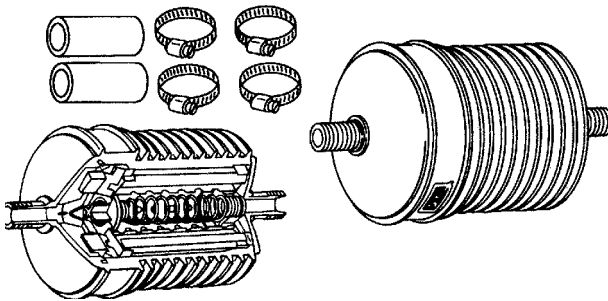

MAGNEFINE

The in-line auxiliary transmission filter specially designed for today's automatic transmissions.

- ★ Zero leak design
- ★ Improved filtration
- ★ Easy installation
- ★ Increased dirt holding capacity
- ★ Powerful magnet to attract & hold ferrous particles
- ★ Will withstand 200 PSI

THE MAGNETIC IN-LINE TRANSMISSION FILTER KIT

Part No. **K32711S - Kit**
Black in Color

Contains: 1 filter, 2 hoses & 4 clamps
w/ 5/16" connectors

Part No. **32711T - Filter Only**
Gray in Color

w/ 3/8" connectors

Note: **32711S (Black) Filter Only**
Available Separately.

Part No. **32711W - Filter Only**
w/ 1/2" connectors

RAYBESTOS

- ★ Quality Raybestos brand
- ★ Easy installation using hose & clamps
- ★ Captures contaminants
- ★ Universal applications
- ★ For use on 5/16" lines

IN-LINE TRANSMISSION FILTER

Part No. **32711R - Filter Only**

FILTER & COOLER LINE HOSE

PART NO.	SIZE	LENGTH
H225	5/16" ID	25 Ft. Roll
H325	3/8" ID	25 Ft. Roll
H105	11/32" ID	5 Ft. Roll
H125	11/32" ID	25 Ft. Roll
H150	11/32" ID	50 Ft. Roll
H525	1/2" ID	25 Ft. Roll