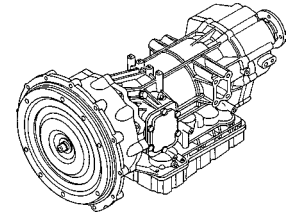

18 Bolt Pan

GMC Trucks - Some	88-Up
Nissan Diesel Trucks	88-Up
Mitsubishi Trucks	88-Up
Isuzu Trucks	88-Up

Note: Some 99-Up Models May Require AISIN Warner Transmission 450-43LE. See Toyota A440 Section.

REBUILDER KITS

DESCRIPTION	QTY.	YEAR	DELUXE KIT	MASTER O/H KIT	LESS STEELS KIT	OVERHAUL KIT	GASKET & SEAL KIT
Rebuilder Kits (1)	1	88-Up		K8000	K8000-LS	K80900	
(1) Some 93-Up models may use .079 thick high steels, 78101. If required, order separately. K8000 contains .118 thick high steels.							

ILL.	DESCRIPTION	QTY.	YEAR	PART NO.	REFERENCE NO.
------	-------------	------	------	----------	---------------

VALVE BODY KITS

N.I.	TRANSGO® Shift Kit® - JR403E	1	88-Up	K78908	SKRE4R01A
------	---------------------------------------	---	-------	--------	-----------

ILL.	DESCRIPTION	BRAND	QTY.	YEAR	PART NO.	REFERENCE NO.
110A	Pump - Complete	R	1	88-Up	80920	N.L.
113A	Shaft - Input	R	1	88-Up	80933	N.L.
120C	Sprag - Forward		1	88-Up	78940A	31484-51X00
125E	Sprag - Low		1	88-Up	78960A	31473-51X00
130B	Drum - Reverse - w/Piston	R	1	88-Up	80921	N.L.
132B	Drum - High - w/Piston	R	1	88-Up	80922	N.L.
135E	Drum - Forward (Bearing Design)	R	1	88-93	80925	N.L.
135E	Drum - Forward (Bushing Design)	R	1	93-Up	80925B	N.L.
140A	Support - Center	R	1	88-Up	80902	N.L.
145B	Hub - High	R	1	88-Up	80923	N.L.
147D	Hub - Forward	R	1	88-Up	80936	N.L.
149D	Hub - Overrun	R	1	88-Up	80937	N.L.
160F	Support Case - 1st Design - 3.510 Long, Bearing Design	R	1	88-92	80935	31472-51X00
	Support Case - 2nd Design - 3.45 Short, Bearing Design	R	1	92-93	80935A	31472-51X01
	Support Case - 3rd Design - 3.45 Short, Bushing Design	R	1	93-Up	80935B	31472-51X03
170G	Valve Body	R	1	88-Up	80990	N.L.
N.I.	Planetary Pkg. - 44T Sun Gear		1	88-Up	K80980	N.L.