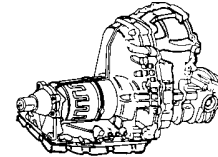

17 Bolt Pan

Tercel — 79-86
All Models w/FWD, 4WD, 3 Speed
1987-Up Uses A132L. See index.

Front Wheel Drive

REBUILDER KITS

DESCRIPTION	QTY.	YEAR	DELUXE KIT	MASTER O/H KIT	LESS STEELS KIT	OVERHAUL KIT	GASKET & SEAL KIT
Rebuilder Kits (1)	1	79-86	K6200-R	K6200	K6200-LS	K62900	K62900A-1