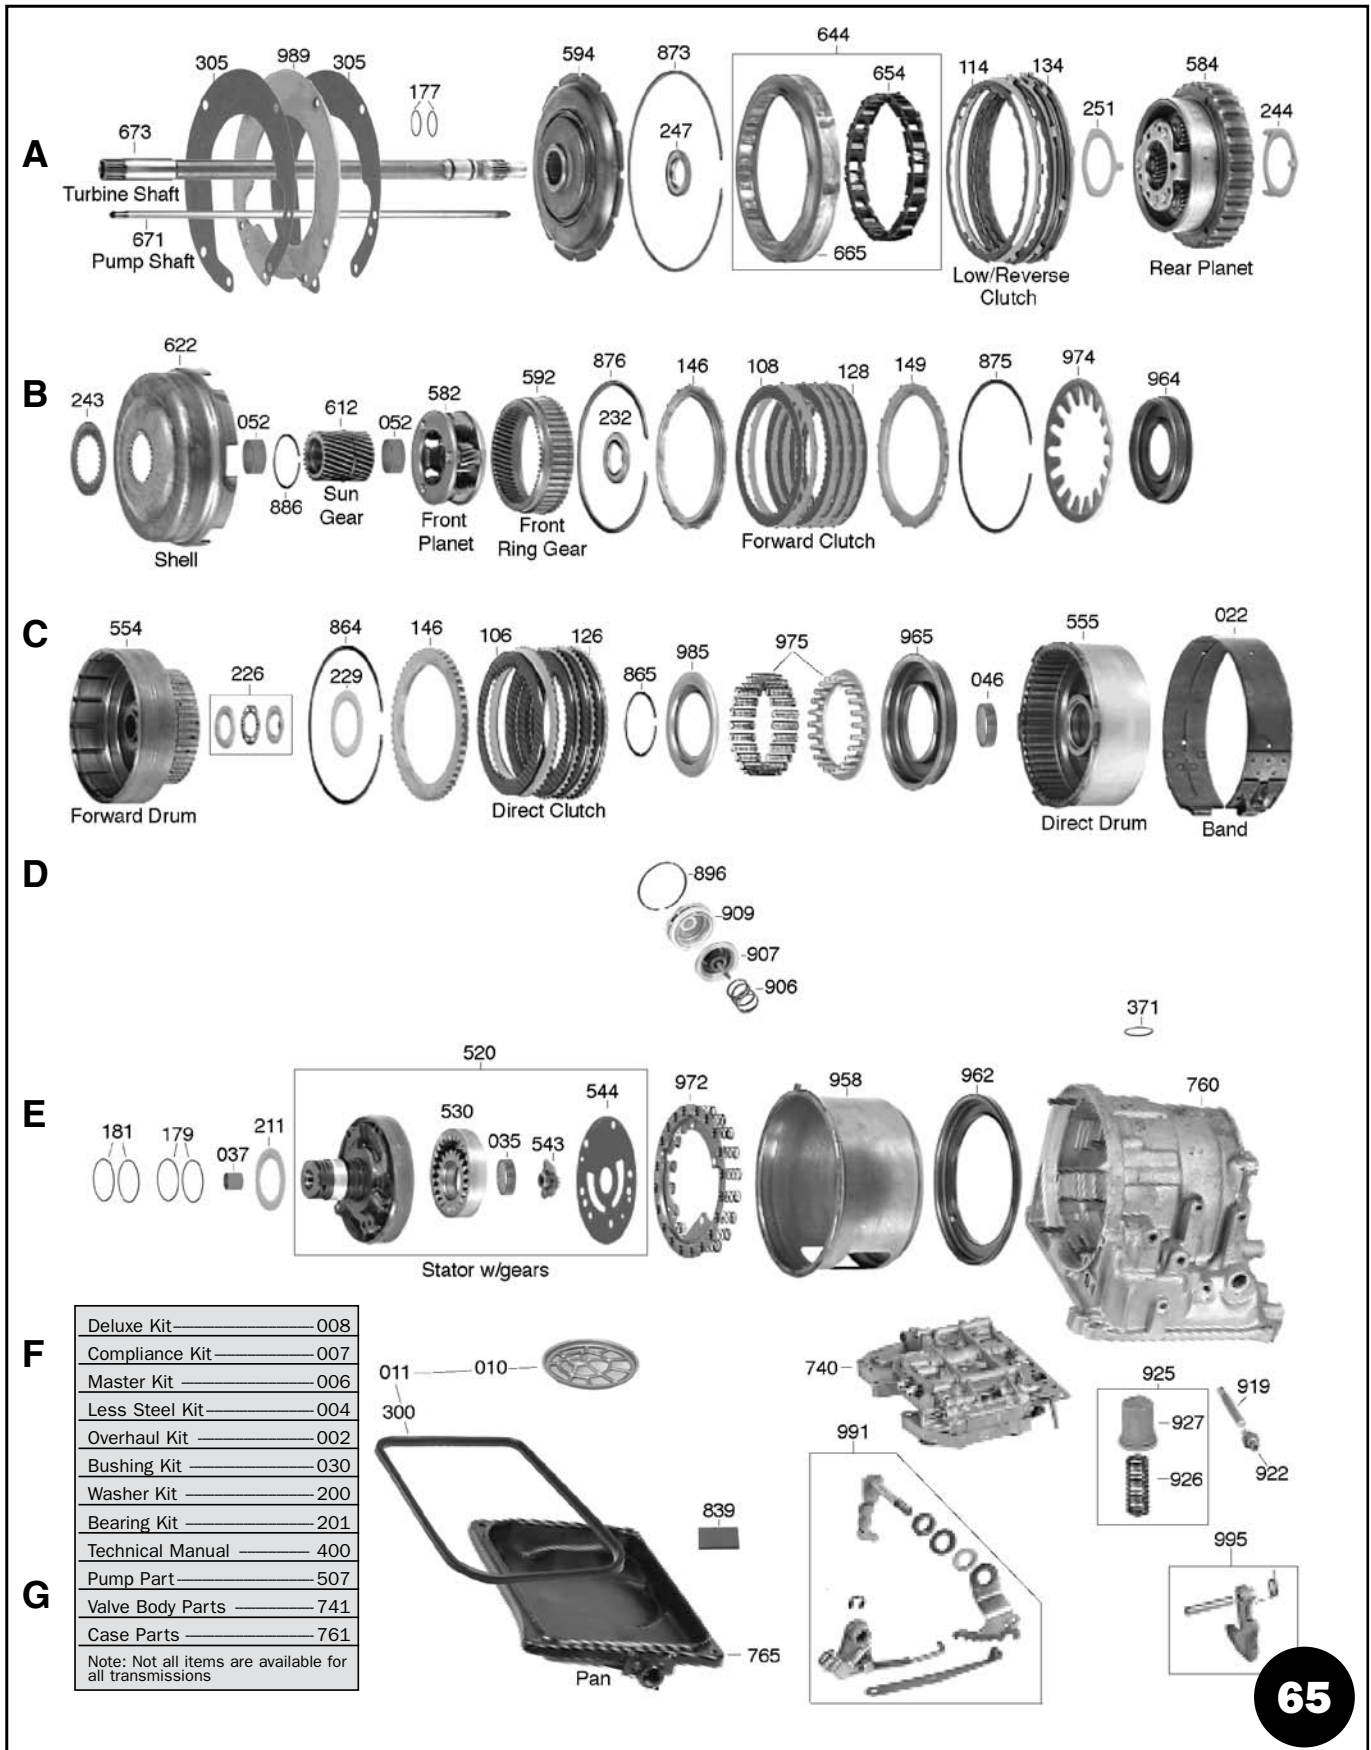

VOLKSWAGEN 010

087, 089, 090

FWD - 1 BAND TYPE

VOLKSWAGEN 010 087, 089, 090

FWD - 1 BAND TYPE

75-Up Models			
010	087	089	090
Rabbit	Audi 100LS	Audi Fox	VW Type 2 Bus
Scirocco	Audi 4000 - 5 Cyl. - E	Audi 4000 - 4 Cyl.	Vanagon
Jetta	Audi 5000, Quattro	VW Quantum - 4 Cyl.	Camper
VW Pickup	Porsche 924, 944	Dasher	Kombi
Fiat Strada	VW Quantum - 5 Cyl. - E	Audi 80	
Golf	Audi 80, 90		
Corrado	Audi Coupe		
Cabriolet			

Front Wheel Drive

ILL.	DESCRIPTION	QTY.	YEAR	PART NO.	REFERENCE NO.
COMPLIANCE KITS (CALIFORNIA KITS)					
007F	w/ Differential Components (VW 010).....	1	75-Up	65007AP	CK4000C-R
007F	w/ Differential Components 087 (Audi 5000).....	1	77-82	65007BP	CK4000E-R
007F	w/ Differential Components 087 (Audi 5000).....	1	83-Up	65007BAP	CK4000F-R
MASTER OVERHAUL KITS (WITH STEELS)					
006F	w/o Differential Components (Exc. 83-Up Audi 5000).....	1	75-Up	65006	N/A
006F	w/ Differential Components (VW 010).....	1	75-Up	65006A	K4000C
006F	w/ Differential Components 087 (Audi 5000).....	1	77-82	65006B	K4000E
006F	w/ Differential Components 087 (Audi 5000).....	1	83-Up	65006BA	K4000F
006F	w/ Differential Components 089 (Audi 4000).....	1	75-Up	65006C	K4000D
006F	w/ Differential Components 090.....	1	75-Up	65006D	N/A
LESS STEEL KITS					
004F	w/o Differential Components (Exc. 83-Up Audi 5000).....	1	75-Up	65004	N/A
004F	w/ Differential Components (VW 010).....	1	75-Up	65004A	K4000C-LS
004F	w/ Differential Components 087 (Audi 5000).....	1	77-82	65004B	K4000E-LS
004F	w/ Differential Components 087 (Audi 5000).....	1	83-Up	65004BA	K4000F-LS
004F	w/ Differential Components 089 (Audi 4000).....	1	75-Up	65004C	K4000D-LS
004F	w/ Differential Components 090.....	1	75-Up	65004D	N/A
OVERHAUL KITS (W/ RINGS & SEALS)					
002F	w/o Differential Components (All).....	1	75-Up	65002	K40900C
002F	w/ Differential Components (VW 010).....	1	75-Up	65002A	N/A
002F	w/ Differential Components 087 (Audi 5000).....	1	77-Up	65002B	K40900E
002F	w/ Differential Components 089 (Audi 4000).....	1	76-Up	65002C	K40900D
002F	w/ Differential Components 090 (can use 65002C & 65001D).....	1	75-Up	65002D	N/A
GASKET & SEAL KIT W/O RINGS & SEALS					
000F	w/o Differential Components (All).....	1	75-Up	65000	K40900G-1
SUB KITS					
001F	Subkit - Differential Components (VW 010).....	1	75-Up	65001B	N/A
001F	Subkit - Differential Components (087, 089).....	1	76-Up	65001C	N/A
001F	Subkit - Differential Components (090).....	1	75-Up	65001D	N/A
FILTER KITS					
011F	Rectangular.....	1	75-76	65011	FK40800C
011F	Round.....	1	77-Up	65011A	FK40800D
FILTERS					
010F	Rectangular.....	1	75-76	65010	40800C
010F	Round.....	1	77-Up	65010A	40800D

VW 010 SERIES