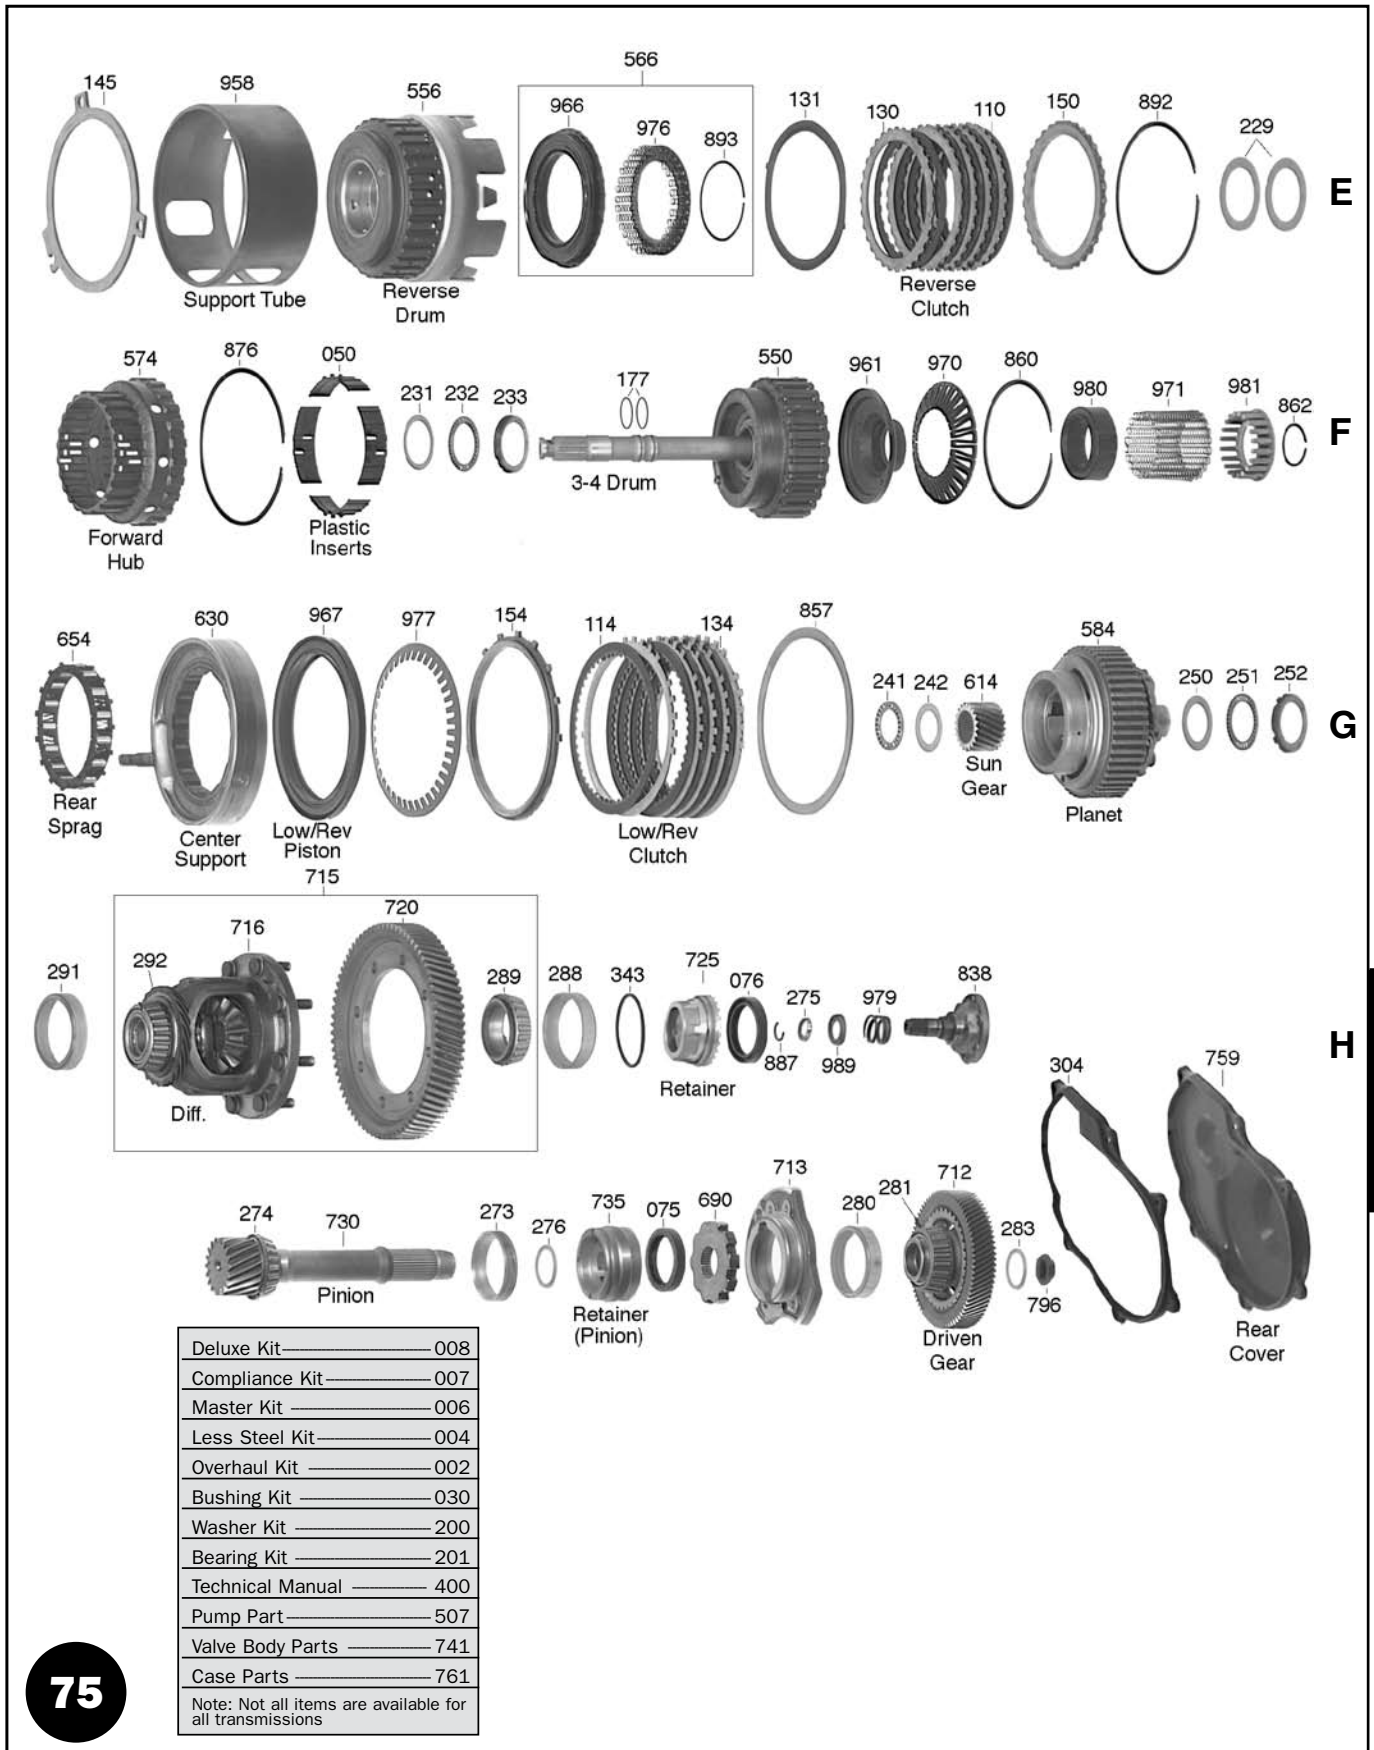

VOLKSWAGEN - 4 SPEED - FWD - ELECTRONIC AG4-095/096/097/098, 01M/01N/01P

VOLKSWAGEN - 4 SPEED - FWD - ELECTRONIC

AG4-095/096/097/098, 01M/01N/01P

75300A Pan Gasket
75010A Filter 90-95
AG4-095/096 01M

75300C Pan Gasket
75010A Filter 90-95
AG4-097 01N

75300D Pan Gasket
75010A Filter 90-95
AG4-098 01P

75300E Pan Gasket
75010C Filter 96-Up
All 96-Up

ILL.	DESCRIPTION	QTY.	YEAR	PART NO.	REFERENCE NO.
MASTER OVERHAUL KITS (WITH STEELS)					
006H	w/ Molded Pistons, AG4-095, AG4-096.....	1	90-E94	75006AAP	K7900
006H	w/ Molded Pistons, AG4-096 (01M).....	1	L94-Up	75006ABP	K7900D
006H	w/ Molded Pistons, AG4-096 (01M) (uses 1 sided K3 Frictions).....	1	00-Up	75006ACP	N/A
006H	w/ Molded Pistons, AG4-097.....	1	91-E94	75006CAP	K7900B
006H	w/ Molded Pistons, AG4-097 (01N).....	1	L94-Up	75006CBP	K7900E
006H	w/ Molded Pistons, AG4-098.....	1	92-E94	75006DAP	K7900C
006H	w/ Molded Pistons, AG4-098 (01P).....	1	L94-Up	75006DBP	K7900F
LESS STEEL KITS					
004H	w/ Molded Pistons, AG4-095, AG4-096.....	1	90-E94	75004AAP	K7900-LS
004H	w/ Molded Pistons, AG4-096 (01M).....	1	L94-Up	75004ABP	K7900D-LS
004H	w/ Molded Pistons, AG4-096 (01M) (uses 1 sided K3 Frictions).....	1	00-Up	75004ACP	N/A
004H	w/ Molded Pistons, AG4-097.....	1	91-E94	75004CAP	K7900B-LS
004H	w/ Molded Pistons, AG4-097 (01N).....	1	L94-Up	75004CBP	K7900E-LS
004H	w/ Molded Pistons, AG4-098.....	1	92-E94	75004DAP	K7900C-LS
004H	w/ Molded Pistons, AG4-098 (01P).....	1	L94-Up	75004DBP	K7900F-LS
OVERHAUL KITS (W/ RINGS & SEALS)					
002H	AG4-095, AG4-096 (01M) (w/o Pistons).....	1	90-Up	75002A	K79900
002H	AG4-097 (01N) (w/o Pistons).....	1	91-Up	75002C	K79900B
002H	AG4-098 (01P) (w/o Pistons).....	1	92-Up	75002D	K79900C
FILTER KITS					
011D	Filter Kit, 095, 096, 01M.....	1	90-95	75011A	FK79800
011D	Filter Kit, 097, 01N.....	1	91-95	75011B	FK79800B
011D	Filter Kit, 098, 01P.....	1	92-95	75011D	FK79800D
011D	Filter Kit, 01M.....	1	96-Up	75011C	FK79800C
FILTERS					
010D	Filter (Round Inlet, Oval Outlet) (90-1/95).....	1	90-95	75010A	79800
010D	Filter (Round Inlet, Round Outlet) (2/95-Up).....	1	95-Up	75010C	79800C
BUSHINGS					
030H	Bushing Kit.....	1	90-Up	75030A	K79901
030H	Bushing Kit w/ Washers.....	1	90-Up	75030B	K79901S
034A	Pump Body.....	1	90-Up	75034A	79001
037B	Forward Drum To Stator.....	1	90-Up	75037A	N/A
060D	Sun Gear.....	1	90-Up	75060A	N/A
N.I.	Nylon Insert, "E" Drum (.650" Wide).....	4	90-Up	75050B	79010A
N.I.	Nylon Insert, "E" Drum (.770" Wide).....	4	90-Up	75050A	79010
METAL CLAD SEALS					
070A	Front.....	1	90-Up	75070A	79200
076D	Axle (Both Sides) (095, 096, 01M).....	2	90-Up	65076A	40204A
076D	Axle (Both Sides) (098, 01P).....	2	90-Up	65076B	40205