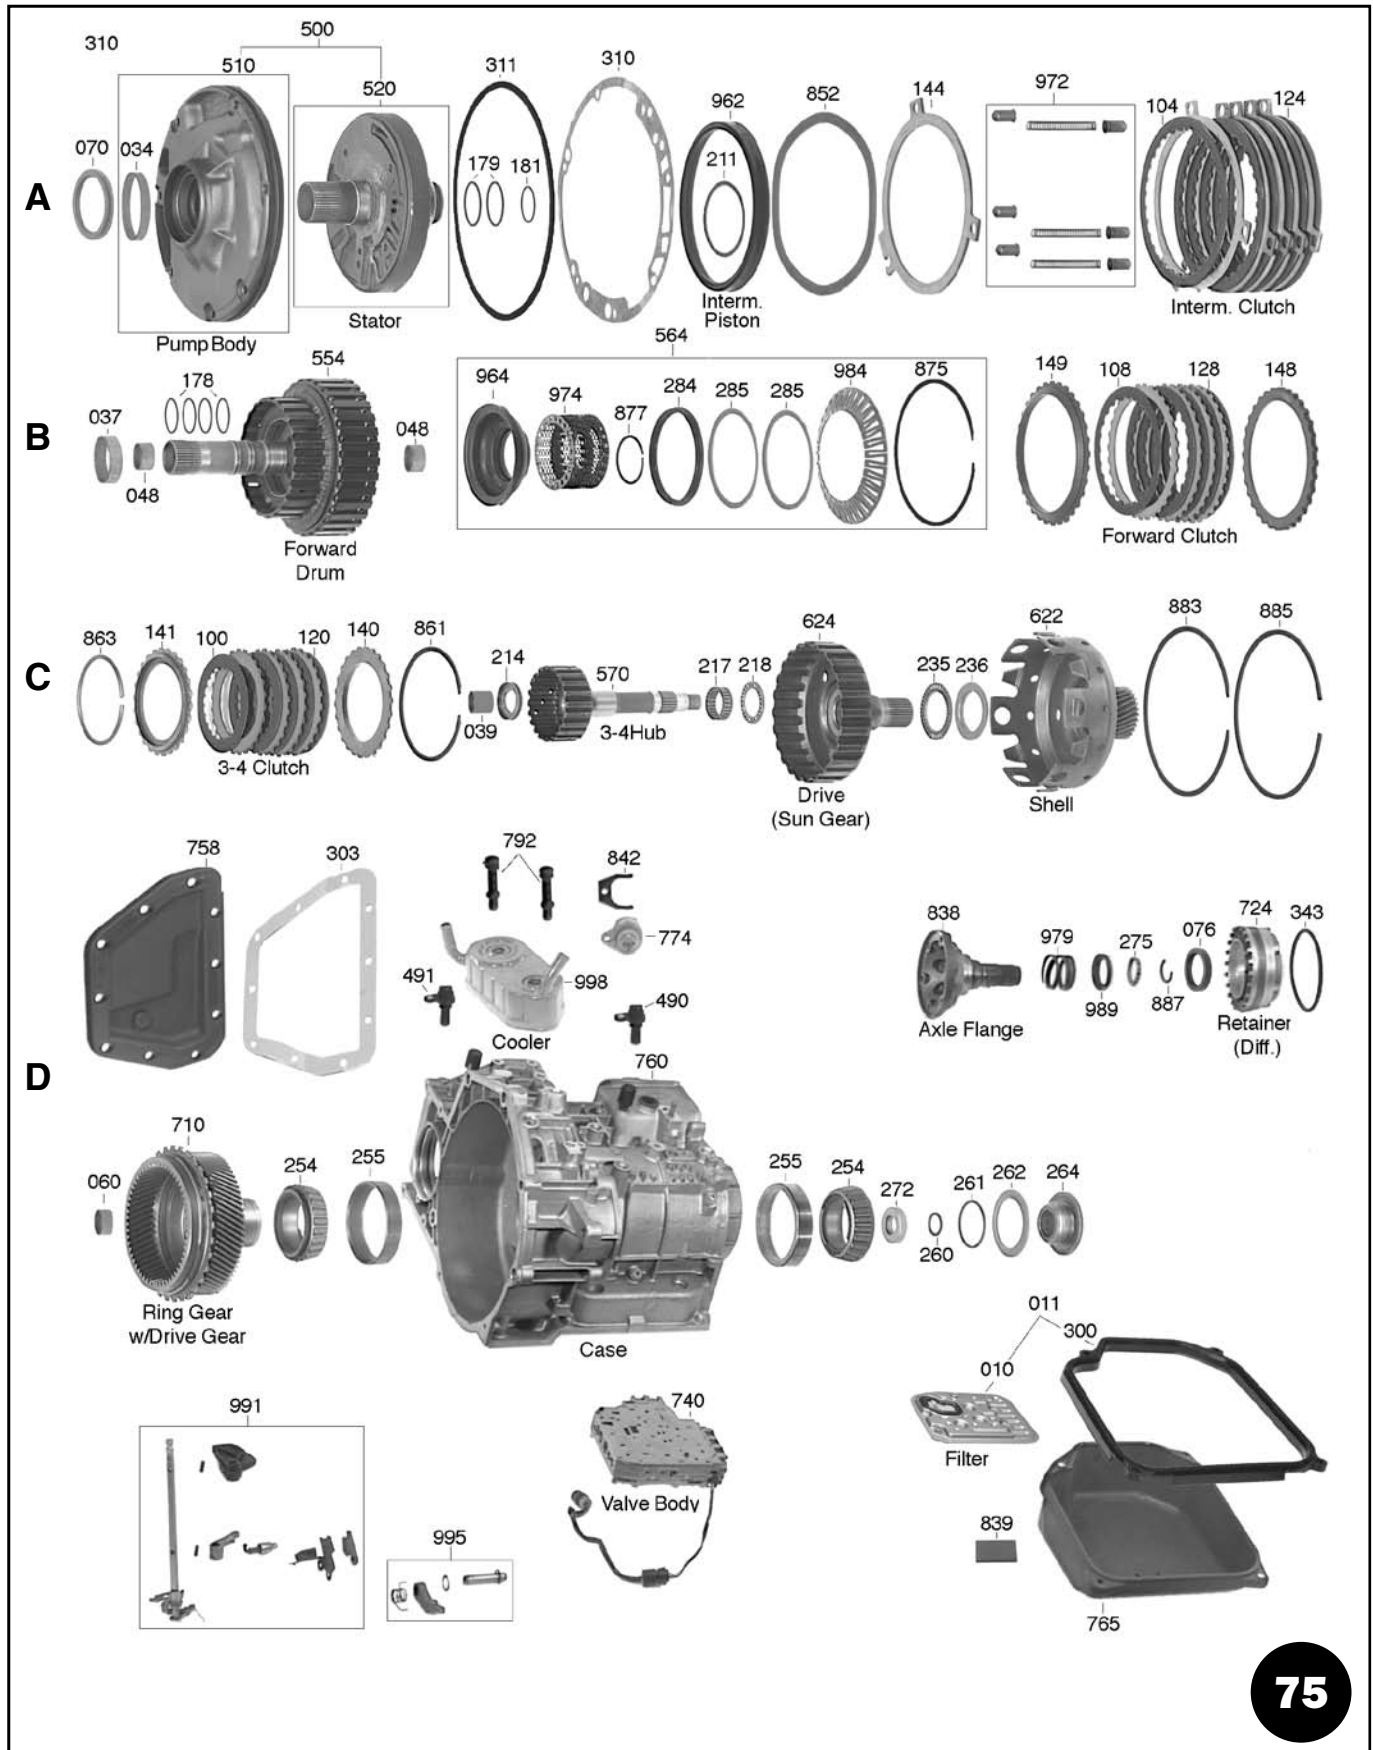

VOLKSWAGEN - 4 SPEED - FWD - ELECTRONIC

AG4-095/096/097/098, 01M/01N/01P